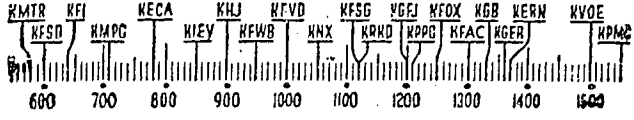

YOUR Radio TODAY

[The information contained in the following schedule is furnished by the stations broadcasting the programs.]

6 to 7 A.M.

KMTR—Spanish Music.
 KFAC—Jam for Breakfast.
 KECA—Musical Clock.
 KFWD—Bob White.
 KMPC—News, 6:30; Fellowship, 6:45.
 KGFJ—Concert.
 KHJ—Bliss, Shine.
 KNN—Sunrise Salute, 1 1/2 hrs.
 KRKD—Early Riser, News, 6:30.
 KGER—News, 6; Reporter, 6:30.
 KFI—Melody, 6:30; Greenwood Lawton, 6:45.